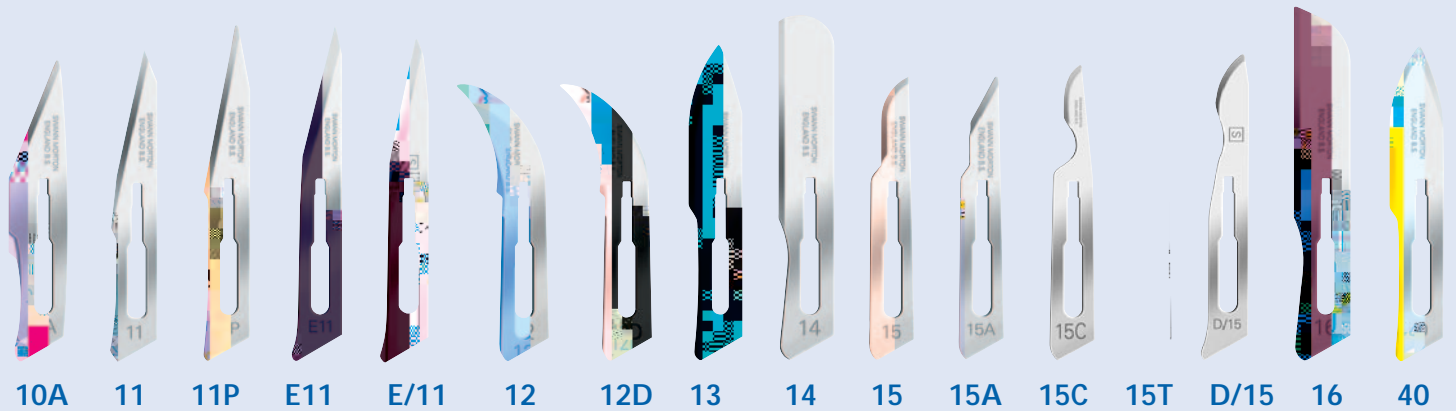

Standard Surgical Blades & Stitch Cutter

Standard Surgical Blades - Sterile

-  Sterile Blades in Carbon Steel.
-  Non-Sterile Blades in Carbon Steel.
-  Sterile Blades in Stainless Steel.

Stitch Cutter

6

9

10

10A 11 11P E11 E/11 12 12D 13 14 15 15A 15C 15T D/15 16 40

18 19 20 21 22 22A 23 24 25 25A 26 27 36

Stitch Cutter Blades - Sterile

Short

Midi

Long Stainless