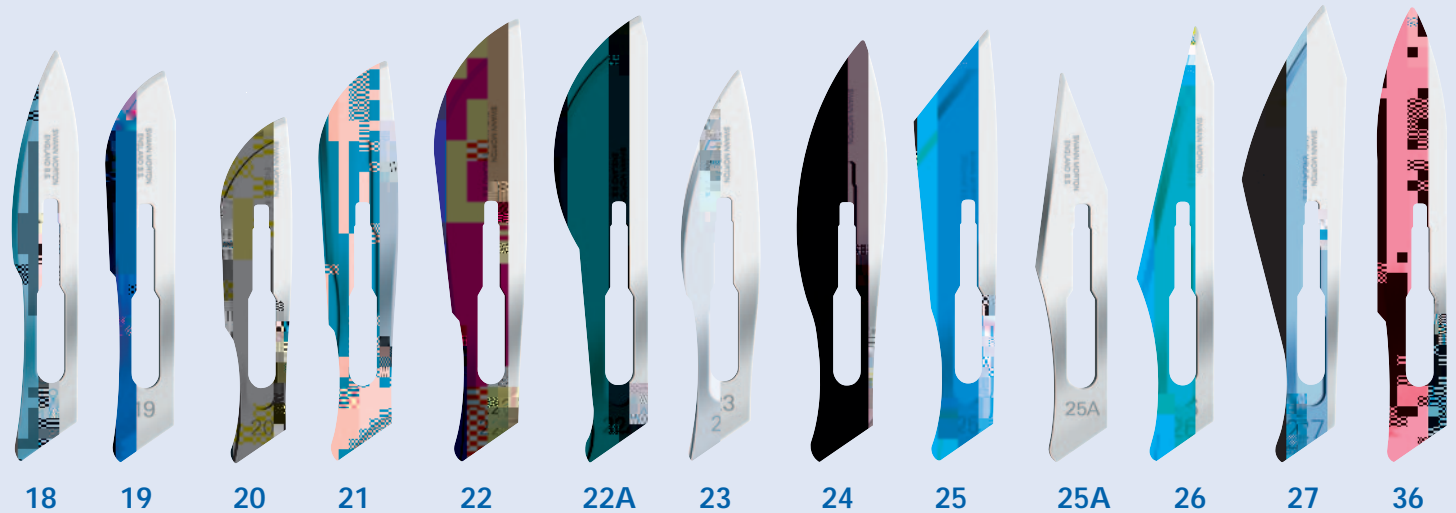

Standard Surgical Blades & Stitch Cutter

Standard Surgical Blades - Sterile

-  Sterile Blades in Carbon Steel.
-  Non-Sterile Blades in Carbon Steel.
-  Sterile Blades in Stainless Steel.

Stitch Cutter

6

9

10

10A 11 11P E11 E/11 12 12D 13 14 15 15A 15C 15T D/15 16 40

18 19 20 21 22 22A 23 24 25 25A 26 27 36

Stitch Cutter Blades - Sterile

Short

Midi

Long Stainless